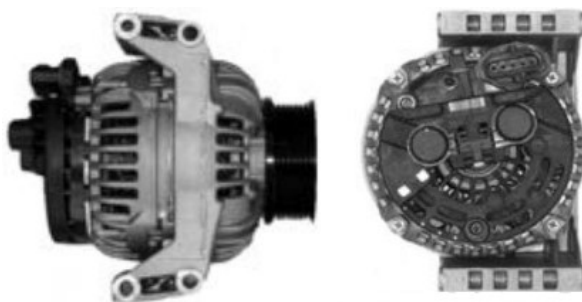

GF RICAMBI s.r.l.
Via Albertini n.36 Biotto 6/7 - 60131 Ancona (An)
Tel. & Fax: +39 071 2916357
e-mail: info@gricambi.it web: www.gricambi.it

ALTERNATOR
0124555018
28 V / 82 A

GFQ	BOSCH	DAF	CARGO	HELLA
  ALGE01509	0124555117 0124555118 0986049320	1626130 500158804	114089 ERA 209504	CA19171R REMY DRB9320
  A131680	F00M131680	APPLICAZIONI / SUITABLE TO: DAF CF 85.360 12.9 (MX265) DAF CF 85.380 12.6 (XE280C) DAF CF 85.410 12.9 (MX300) DAF CF 85.460 12.9 (MX340) DAF CF 85.510 12.9 (MX375) DAF XF 105.410 12.9 (MX300) DAF XF 105.460 12.9 (MX340) DAF XF 105.510 12.9 (MX375) DAF XF 95.380 12.6 (XE280C) DAF XF 95.430. 12.6 (XE315C) Bova 122 12.9 (MX300) Truck EU Solaris Vacanza 12 12.9 (MX300) Solaris Vacanza 13 12.9 (MX300)		
  ST130112	F00M130112			
  RE345246	F00M145246 Optional OE Bosch Regulator			
  RA133288	F00M133288			
  PUL991245	F00M991245 POLY-7V			
	Connection diagram Spina di collegamento			
I riferimenti e i nomi O.E.M. sono riportati a puro titolo indicativo. O.E.M. names and numbers are mentioned for reference only.